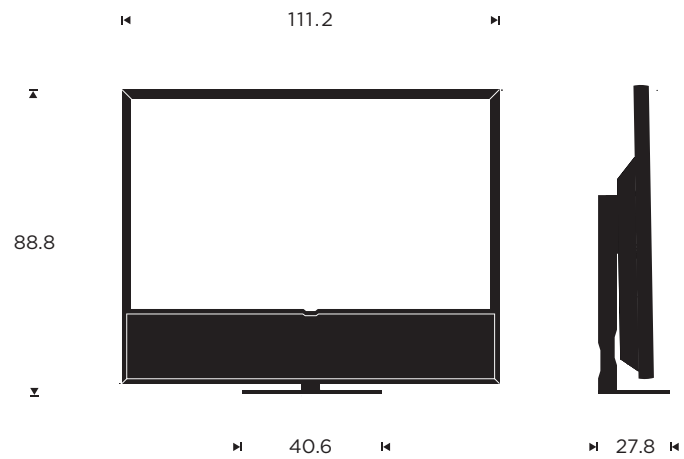

Designer

Bang & Olufsen

MEASUREMENTS

Floor stand

Wall mounted

Table stand

MEASUREMENTS

Floor stand