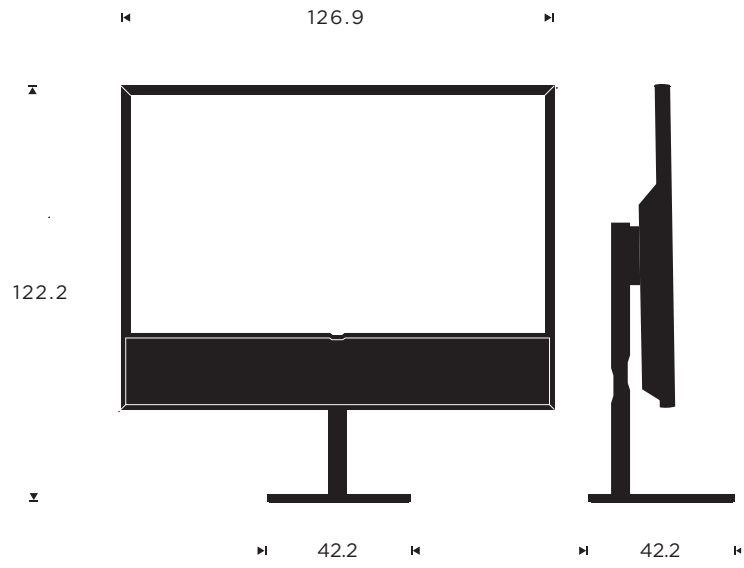

Designer

Bang & Olufsen

MEASUREMENTS

Floor stand

Wall mounted

Table stand

MEASUREMENTS

Floor stand