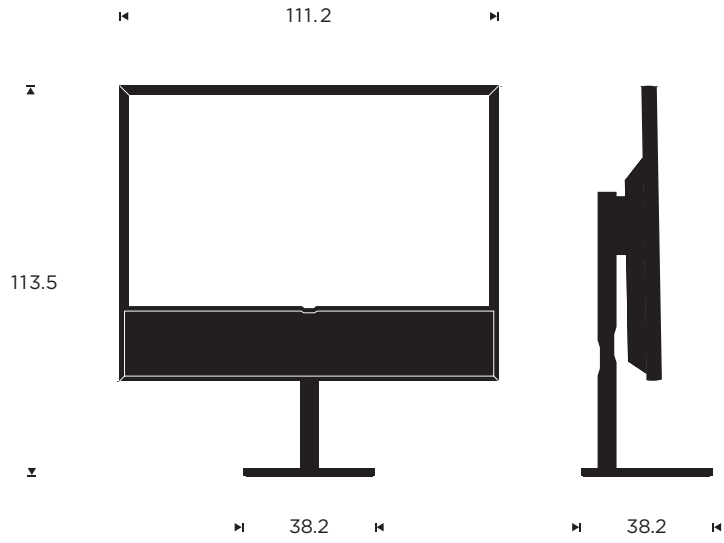

Designer

Bang & Olufsen

MEASUREMENTS

Floor stand

Wall mounted

Table stand

MEASUREMENTS

Floor stand