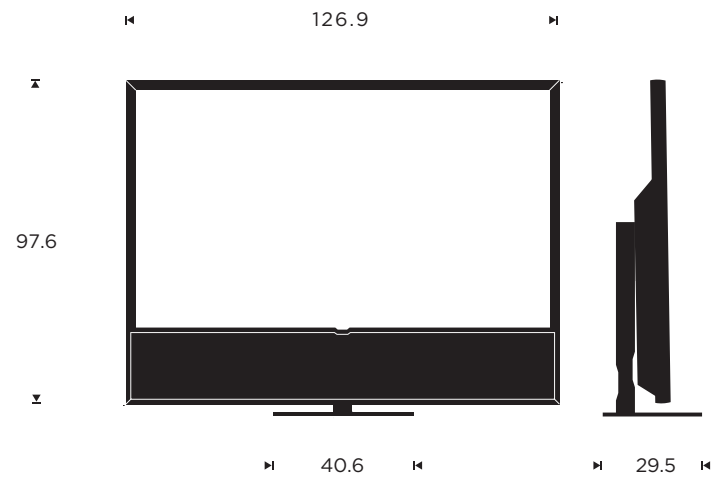

Table stand