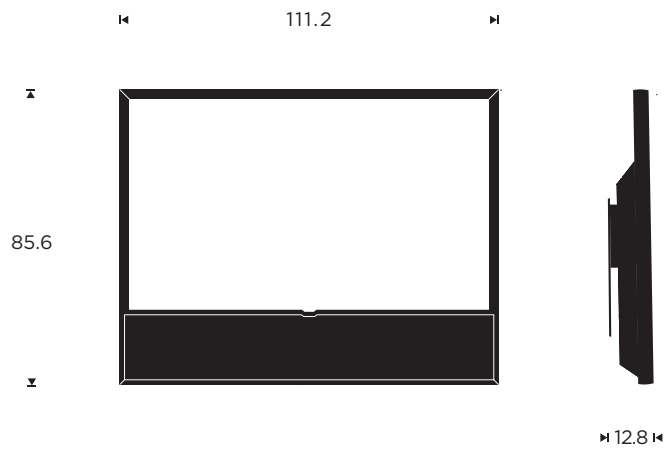

Designer

Bang & Olufsen

MEASUREMENTS

Floor stand

Wall mounted

Table stand

MEASUREMENTS

Floor stand