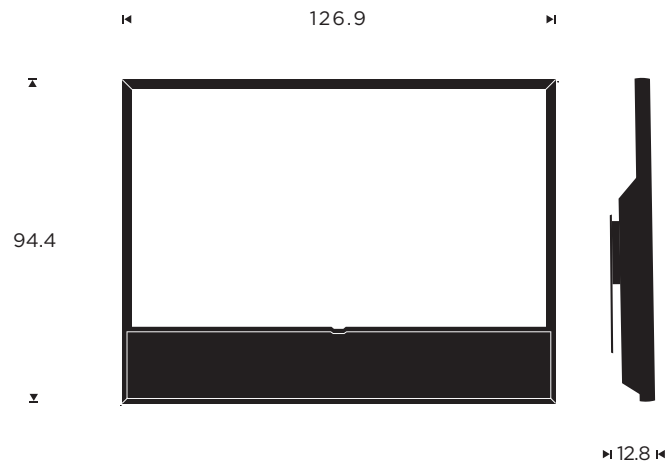

Wall mounted