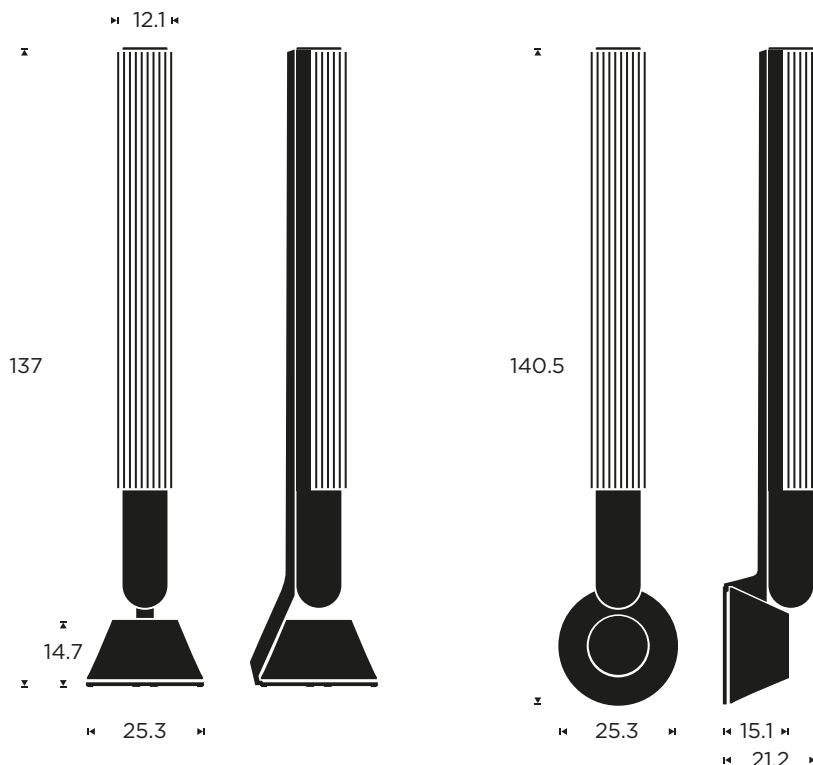

Stereo excellence. In tune with you.

Beolab 28 is slimmer, smarter and more surprising than any stereo speaker you've experienced before. Position it anywhere in the home, stream anything you want instantly, and be immersed in powerful studio-grade sound that adapts to your space. All in a beautifully elegant form that can be controlled with a touch.

IMPORTANT FEATURES

-  Studio-grade sound with exceptional stereo imaging.
-  High-resolution wireless streaming built in.
-  Sound adapts to your space automatically.
-  Slender form, can be placed on a wall or on the floor.
-  Built with quality materials, upgradeable connectivity module.

MEASUREMENTS

BASIC

Product dimensions W x H x D

On the floor:
25.3 x 137 x 25.3 cm
Wall mounted:
21.2 x 140 x 25.3 cm

Placement

Floor
Wall mounted

Recommended Room Size

15-50 m²