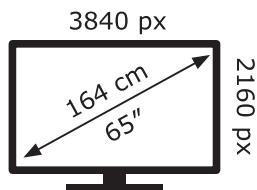

ENERG ⚡

LG Electronics

OLED65G1RLA

128 kWh/1000h

ABCDEF**G**

226 kWh/1000h

2019/2013