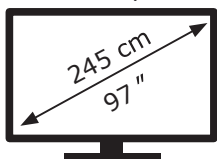

ENERG

LG Electronics

OLED97G67LW

184 kWh/1000h

ABCDEF**G**

350 kWh/1000h

3840 px

2160 px