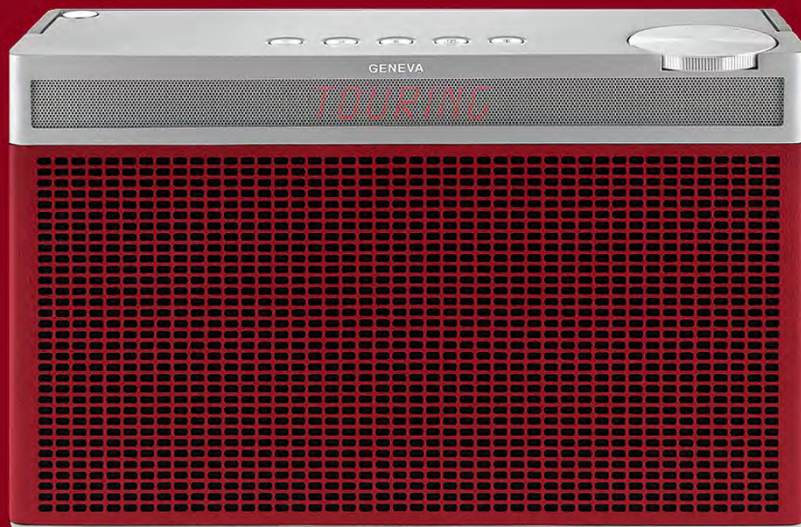

INTRODUCING
THE **BIG BROTHER** OF
GENEVA'S HIGHLY REGARDED
TOURING/S WITH DAB+,
FM RADIO AND BLUETOOTH SPEAKER,
THE **TOURING/L**
IS A POWERFUL
PORTABLE
HI-FI SYSTEM THAT'S
MADE TO **MOVE.**

#SOUND QUALITY

Superior sound, whatever the music.

The Touring L delivers true Hi-Fi sound whatever is playing, from rap to classical. Instruments sound detailed and rich, with bass that delves right down to 60 Hz. Voices are crystal clear and smooth, making talk shows more immersive. It's all made possible by specially tuned drivers and class D amplifiers, which ensure consistent sound quality even at the highest volume.