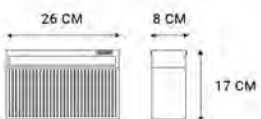

Specifications

SOURCES	Bluetooth 4.1 A2DP compatible	DAB+ and FM tuner with 6 stations presets	3.5 mm jack AUDIO input	
AUDIO	60Hz to 20kHz, cross over 5000Hz	Digital Audio Processing	High performance class D amplifier	Drivers: 1 x 3/4 dome tweeter, 1 x 3.5 woofer
CONTROLS	On device tactile controls			
POWER CONSUMPTION	Power supply: 100-240V AC, 50/60Hz	Standby power consumption: less than 0.5W		
DIMENSIONS	Width x depth x height: 26 cm x 8 cm x 17 cm	Weight: 2.3 kg		
COLORS	Red	White	Black: Cognac:	
ACCESSORIES	AC power cable