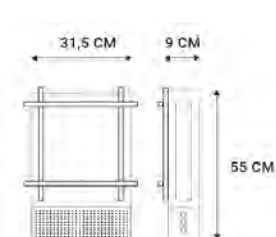

## Specifications

<b>SOURCES</b>	aptX Bluetooth	3,5 mm line in, 1x HDMI, 1x ARC, 1x Toslink optical, 1x RCA	
<b>AUDIO</b>	2 x broadband speakers, 1 x powerful subwoofer	60 Hz / 20 KHz	High performance Class D amplifier
<b>CONTROLS</b>	Remote Control		
<b>POWER CONSUMPTION</b>	Power Supply: 100 - 240V AC, 50/60 Hz	Standby consumption: less than 0.5 watt	
<b>DIMENSIONS</b>	D x W x L: 85 x 311 x 550 (mm)	Weight: 7,37 kg	
<b>COLORS</b>	Black		
<b>OPTIONS</b>	Brushed aluminum table stand, Dimension: 684mm height (400mm base diameter) Weight: 5,2 KG. Accessories: 2 Allen keys, 7 bolts Brushed aluminum floor stand, Dimension: 948mm height (500mm base diameter) Weight: 7,9 KG. Accessories: 2 Allen keys, 7 bolts		