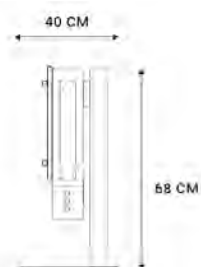

## Specifications

<b>SOURCES</b>	aptX Bluetooth	3,5 mm line in, 1x HDMI, 1x ARC, 1x Toslink optical, 1x RCA	
<b>AUDIO</b>	2 x broadband speakers, 1 x powerful subwoofer	60 Hz / 20 KHz	High performance Class D amplifier
<b>CONTROLS</b>	Remote Control		
<b>POWER CONSUMPTION</b>	Power Supply: 100 - 240V AC, 50/60 Hz	Standby consumption: less than 0.5 watt	
<b>DIMENSIONS</b>	D x W x L: 85 x 311 x 550 (mm)	Weight: 7,37 kg	
<b>COLORS</b>	Black		
<b>OPTIONS</b>	Brushed aluminum table stand, Dimension: 684mm height (400mm base diameter) Weight: 5,2 KG. Accessories: 2 Allen keys, 7 bolts Brushed aluminum floor stand, Dimension: 948mm height (500mm base diameter) Weight: 7,9 KG. Accessories: 2 Allen keys, 7 bolts		