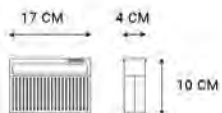

## Specifications

SOURCES	Bluetooth 4.1 A2DP compatible	DAB+ AND FM tuner with 6 stations, presets	3.5 mm jack AUDIO input	
AUDIO	Next-generation neodymium speaker driver	High performance class D amplifier	100Hz to 20kHz	
CONTROLS	On device tactile controls			
POWER CONSUMPTION	Power supply: 100-240V AC, 50/60Hz	Standby power consumption: < 0.2W	Up to 20 hours	
DIMENSIONS	Width x depth x height: 17 cm x 4.5 cm x 10 cm	Weight: 0.8 kg		
COLORS	Red	White	Black	Cognac
ACCESSORIES	AC power adapter			