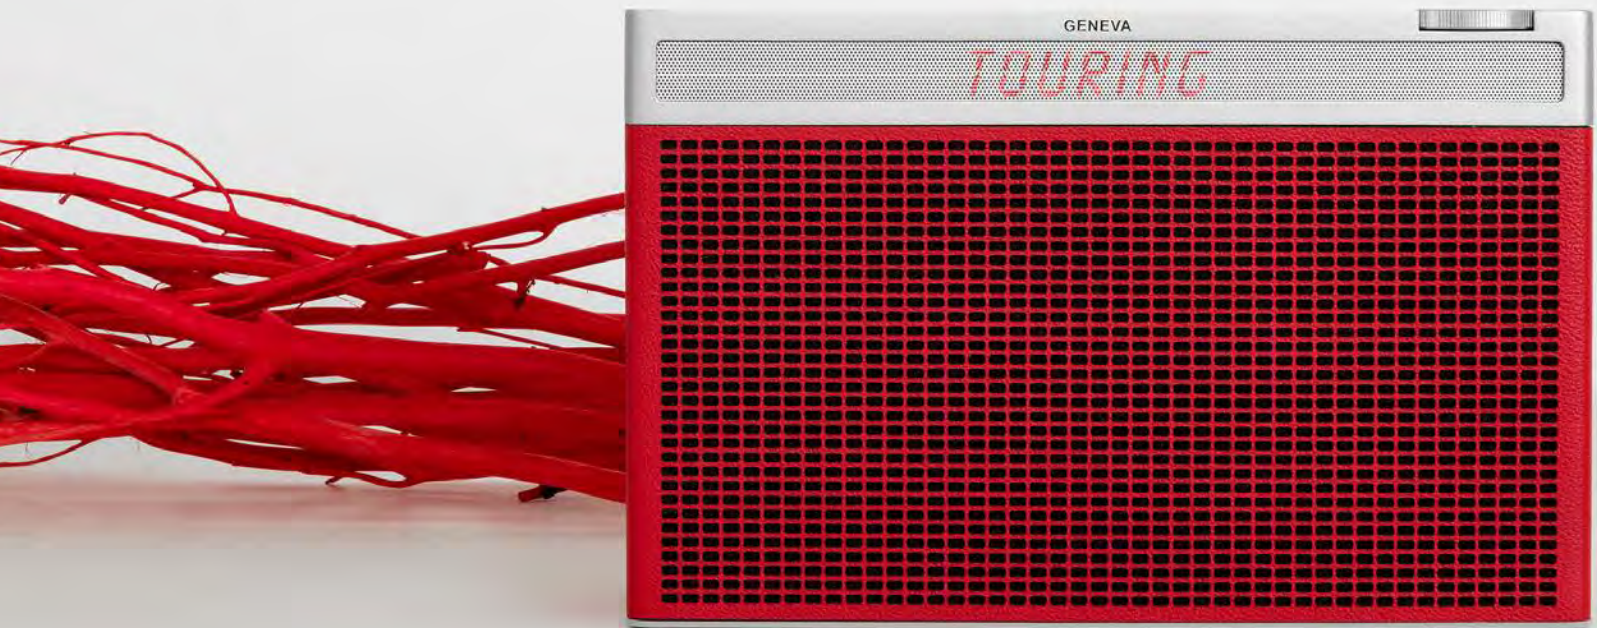

#SIMPLICITY

Just connect and play.

We want you to spend all of your time listening to music, not figuring out buttons or controls. That's why we've made the Touring/L simple to use. Quickly tune into DAB+ and FM radio with 6 presets, use Bluetooth with auto-connect to stream from your digital devices in seconds, or just plug straight in with a 3.5 mm jack.